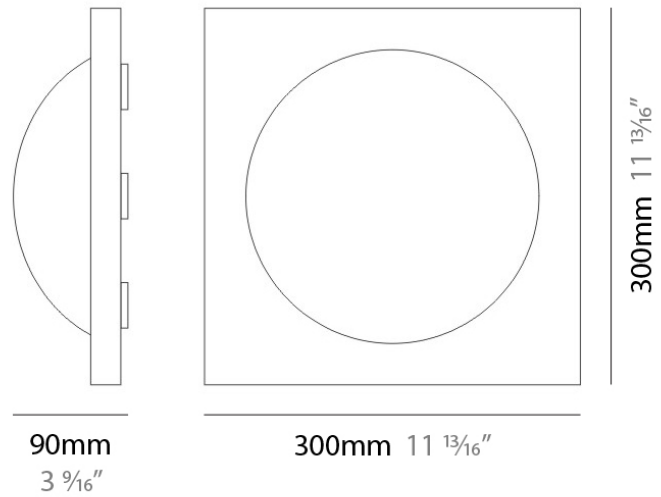

PROJECT	
TYPE	
NOTES	
QUANTITY	
DATE	

DOME SURFACE

D23033

GENERAL

Series: Dome
Division: Design
Mounting Type: Surface
Mounting Location: Wall
Subcategory: Ambient

PHYSICAL

Shape: Square
Length (mm): 300
Length (in): 11 ¹³/₁₆
Height (mm): 300
Height (in): 11 ¹³/₁₆
Extension (mm): 90
Extension (in): 3 ⁹/₁₆
Light Distribution: Omnidirectional
Weight (kg): 1.8
Weight (lbs): 4
Diffuser: Satin White Glass
Fixture Finish: SST
Fixture Material: Glass / Aluminum

ELECTRICAL

Number of Lamps: 1
Lamp Type: LED Retrofit
Lamp Shape: A19
Bulb Included: Bulb Not Included
Total Output Wattage (W): 15
Max. Wattage Per Lamp (W): 15
Lamp Base: E26
Dimming: Non-Dimmable
Input Voltage (V): 120

LED

OPTICAL

RATINGS AND CERTIFICATIONS

Certified By: CSA Certified to UL and CSA Standards
IP rating: IP20