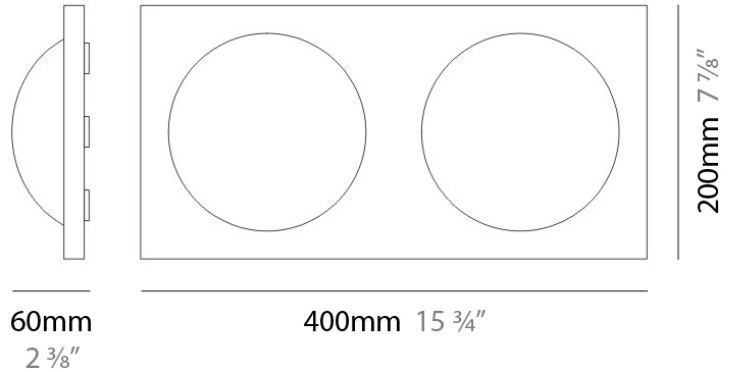

DOME SURFACE

D23031

GENERAL

Series: Dome
Division: Design
Mounting Type: Surface
Mounting Location: Wall
Subcategory: Ambient

PHYSICAL

Shape: Rectangle
Length (mm): 400
Length (in): 15 3/4
Height (mm): 200
Height (in): 7 7/8
Extension (mm): 60
Extension (in): 2 3/8
Light Distribution: Omnidirectional
Weight (kg): 3.2
Weight (lbs): 7
Diffuser: Satin White Glass
Fixture Finish: SST
Fixture Material: Glass / Aluminum

ELECTRICAL

Number of Lamps: 2
Lamp Type: LED Retrofit / Halogen
Bulb Included: Bulb Not Included
Total Output Wattage (W): 26 / 120
Max. Wattage Per Lamp (W): 13 / 60
Lamp Base: G9
Dimming: Non-Dimmable
Input Voltage (V): 120

LED

OPTICAL

RATINGS AND CERTIFICATIONS

Certified By: CSA Certified to UL and CSA Standards
IP rating: IP20